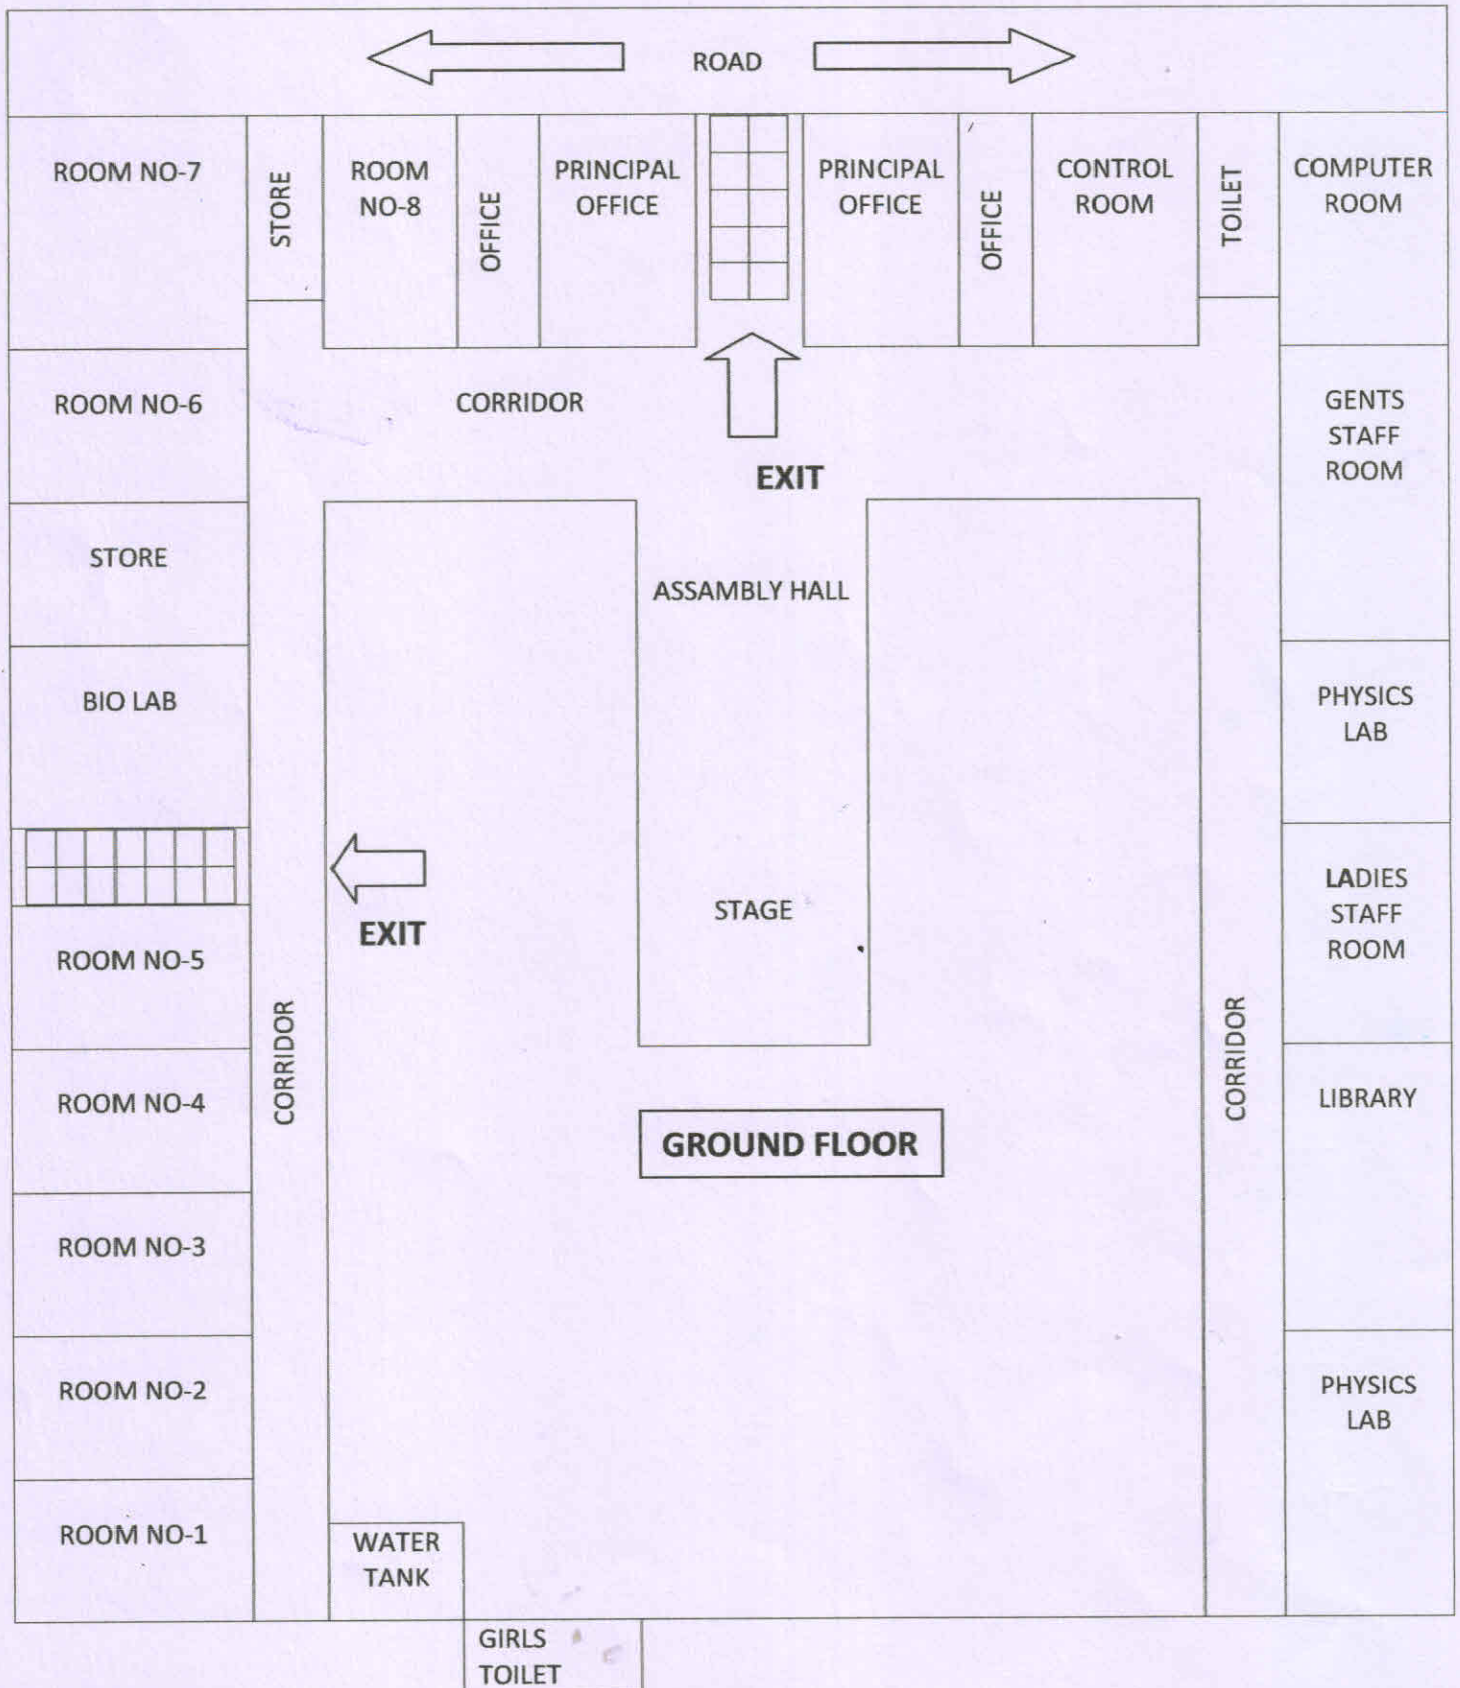

DESHBANDHU VIDYALAYA GIRLS'

CLW, CHITTARANJAN, PASCHIM BARDHAMAN (WEST BENGAL) 713331

 Principal/प्रधान